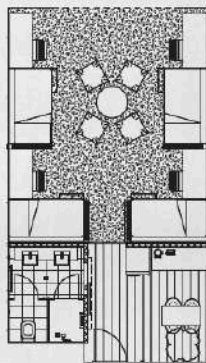

STUDIO / 15M²

TWODIO / 31M²

CAMPUS 4 / 44M²

6 BED CLUSTER / 115M²

FEATURES, FACILITIES & SERVICES

WHEN IT COMES TO SPACE, CAMPUS HAS BEEN SPECIFICALLY DESIGNED TO ACHIEVE THE PERFECT BALANCE OF STUDY, SOCIAL LIFE AND WELLNESS.