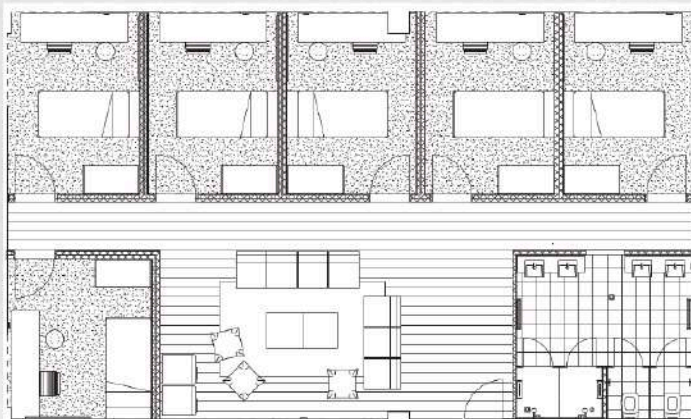

STUDIO / 15M²

TWODIO / 31M²

CAMPUS 4 / 44M²

6 BED CLUSTER / 115M²

FEATURES, FACILITIES & SERVICES

WHEN IT COMES TO SPACE, CAMPUS HAS BEEN SPECIFICALLY DESIGNED TO ACHIEVE THE PERFECT BALANCE OF STUDY, SOCIAL LIFE AND WELLNESS.