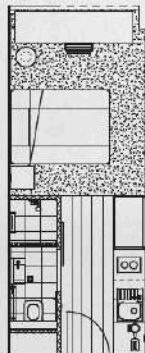

STUDIO / 15M²

TWODIO / 31M²

CAMPUS 4 / 44M²

6 BED CLUSTER / 115M²

FEATURES, FACILITIES & SERVICES

WHEN IT COMES TO SPACE, CAMPUS HAS BEEN SPECIFICALLY DESIGNED TO ACHIEVE THE PERFECT BALANCE OF STUDY, SOCIAL LIFE AND WELLNESS.