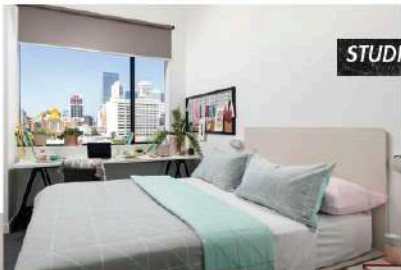

FEATURES, FACILITIES & SERVICES

WHEN IT COMES TO SPACE, CAMPUS HAS BEEN SPECIFICALLY DESIGNED TO ACHIEVE THE PERFECT BALANCE OF STUDY, SOCIAL LIFE AND WELLNESS.

Study & meeting areas: These zones offer co-working spaces with cluster tables, individual workstations and rooms for private meetings. They are equipped with all the latest technology and connectivity including high-speed Wi-Fi, touch screen gadgets and work monitors.

Socialising spaces: Featuring a variety of different places to relax and take a breather from studying - all in a vibrant, multi-cultural environment.

Wellness facilities: A fully-equipped fitness club for students to stay fit and healthy.

1800SQM TO STUDY AND 1800 SQM TO PLAY!

STUDIO